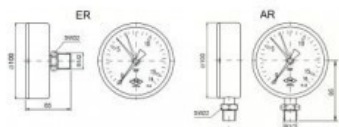

# PRESSURE GAUGES 16 BAR - 2 POINTERS

## TECHNICAL DATA

Instrument range: 0-16 bar

Scale division: 0.5 bar

Pointer: black plus 2 marking pointers, red, individually adjustable

Mechanism: bourdon tube with damping

Temperature range: -20 °C up to +50 °C

Type AR: Radial

Type ER: Back

Housing: steel, varnished black

Glass: PMMA glass transparent, UV resistant

Connection: R1/2-DIN3858, brass

Scale: Black